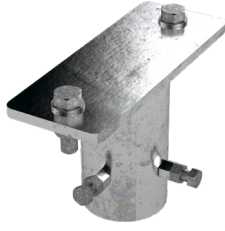

Floodlighting

Miscellaneous Adaptors

Urban Lighting Group have a wide range of adaptors can be used to mount many kinds of luminaires to our standard floodlighting columns.

All Urban Lighting Group columns and brackets are made from hot dip galvanized steel, and can be painted or powdercoated in your choice of colours.

ADA-76-1F

ADA-76-2F

ADA-76-60

BOS-60
BOS-70

ADA-SL42-34
ADA-SL-60-34

ADA-SL-27-60
ADA-SL-34-60

ADA-SL-34-42
ADA-SL-42-60

Models

Model Code	Column or outreach mounting	Luminaire mounting
ADA-76-1F	Ø76 column spigot	Single M16 mount
ADA-76-2F	Ø76 column spigot	Double M16 mount
ADA-76-60	Ø76 column spigot	Ø60 luminaire spigot
BOS-60	M12 bolt on mount	Ø60 luminaire spigot
BOS-76	M12 bolt on mount	Ø76 luminaire spigot
ADA-SL-27-60	Ø27 side entry spigot	Ø60 side entry spigot
ADA-SL-34-42	Ø34 side entry spigot	Ø42 side entry spigot
ADA-SL-34-60	Ø34 side entry spigot	Ø60 side entry spigot
ADA-SL-42-34	Ø42 side entry spigot	Ø34 side entry spigot
ADA-SL-42-60	Ø42 side entry spigot	Ø60 side entry spigot